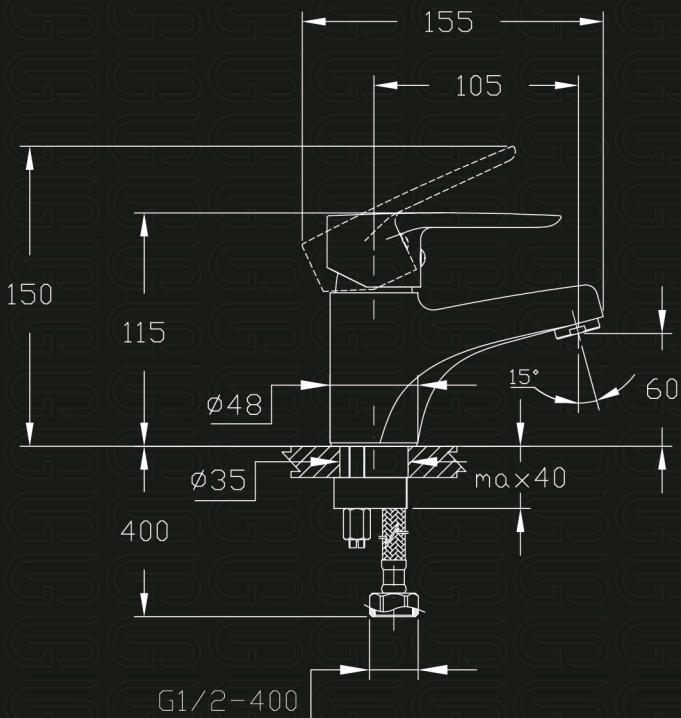

# Mera Plus

*Family*

Model Code  
**GS L 1010-ND-CP**

خلاط حوض يد واحده بدون فيداج  
Single Lever Basin Mixer Without Push-up Waste

CP GP BP RGP

Product Family : Mera Plus  
 Product Code : GS L 1010-ND-CP  
 Product Color : Nickel chrome plated  
 Available Color : CP GP BP RGP

Product Type : Basin Mixer  
 Main Material : Brass  
 Flexible Hose : G1/2"