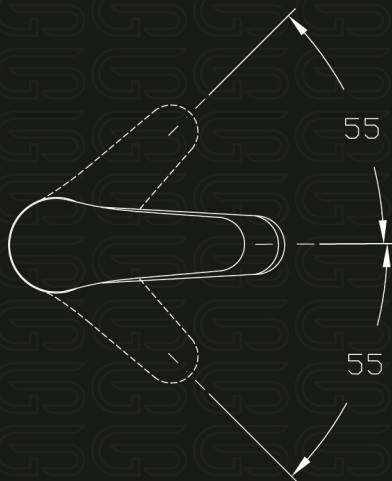

# Mera Plus

*Family*

Model Code  
**GS L 1010-ND-CP**

خلاط حوض يد واحده بدون فيداج  
Single Lever Basin Mixer Without Push-up Waste

CP GP BP RGP

Product Family : Mera Plus  
 Product Code : GS L 1010-ND-CP  
 Product Color : Nickel chrome plated  
 Available Color : CP GP BP RGP

Product Type : Basin Mixer  
 Main Material : Brass  
 Flexible Hose : G1/2"